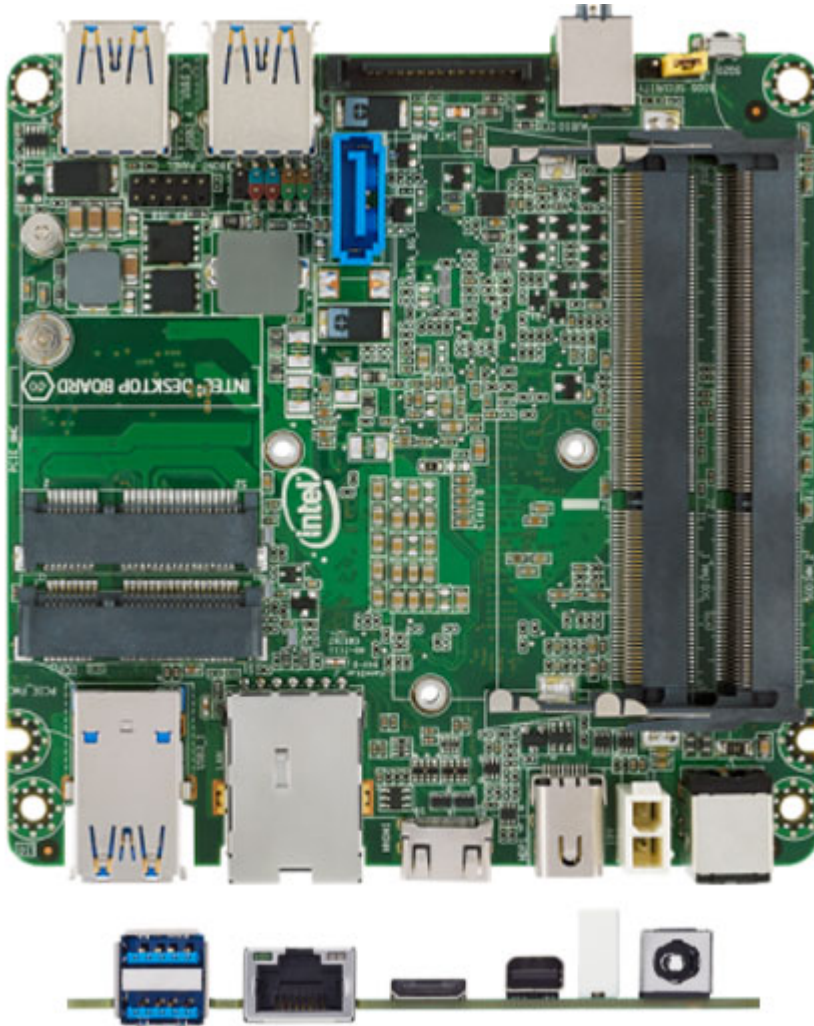

349.00 EUR
incl. 19% VAT, plus [shipping](#)

- Intel Core i5 4250-U
- Intel QM87
- 1x mini HDMI, 1x mini dP !
- 2x Mini-PCIe

Support:  [Specifications](#)

Sleek, shiny, and with a smaller footprint than a wireless modem, the Intel® NUC with the 4th generation Intel® Core™ i5 processor is at home in your living room, your office, or your media center. The D54250WYB SKU of Intel NUC is equipped with Intel® Turbo Boost Technology 2.0, automatically allowing processor cores to safely run faster than the base operating frequency. It also includes Intel® Rapid Start Technology, ensuring you are quickly up and running, and Intel® Smart Connect Technology to keep you up to date at all times.

The Intel NUC comes complete with Intel® HD Graphics 5000 to ensure a brilliant HD experience, Intel® Quick Sync Video for fast video encoding, and DisplayPort 1.2* for driving 4k displays. Couple this with a stereo/mic jack along with four USB 3.0 ports and an infrared sensor for your remote control, and you can create a home entertainment system, a gaming machine, a digital jukebox, or all of the above. You can immerse yourself in movies, TV, or games in 4 inches square without the need for discrete hardware. The Intel NUC: as small as a game controller, as powerful as a jackhammer.

Features :

- Intel QM87
- CPU: Intel Core i5-4250U, 2x 2.60GHz, 3MB Cache, 15W TDP
- RAM: 2x DDR3 SO-DIMM
- Extension: 1x PCIe Mini Card (shared, full-size), 1x PCIe Mini Card (half-size)
- External I/O: 1x Mini HDMI 1.4a, 1x Mini DisplayPort 1.2, 4x USB 3.0, 1x Gb LAN (Intel), 3x Audio
- Internal I/O: 2x USB 2.0, 1x mSATA 6Gb/s (shared)
- Graphics: Intel HD Graphics 5000